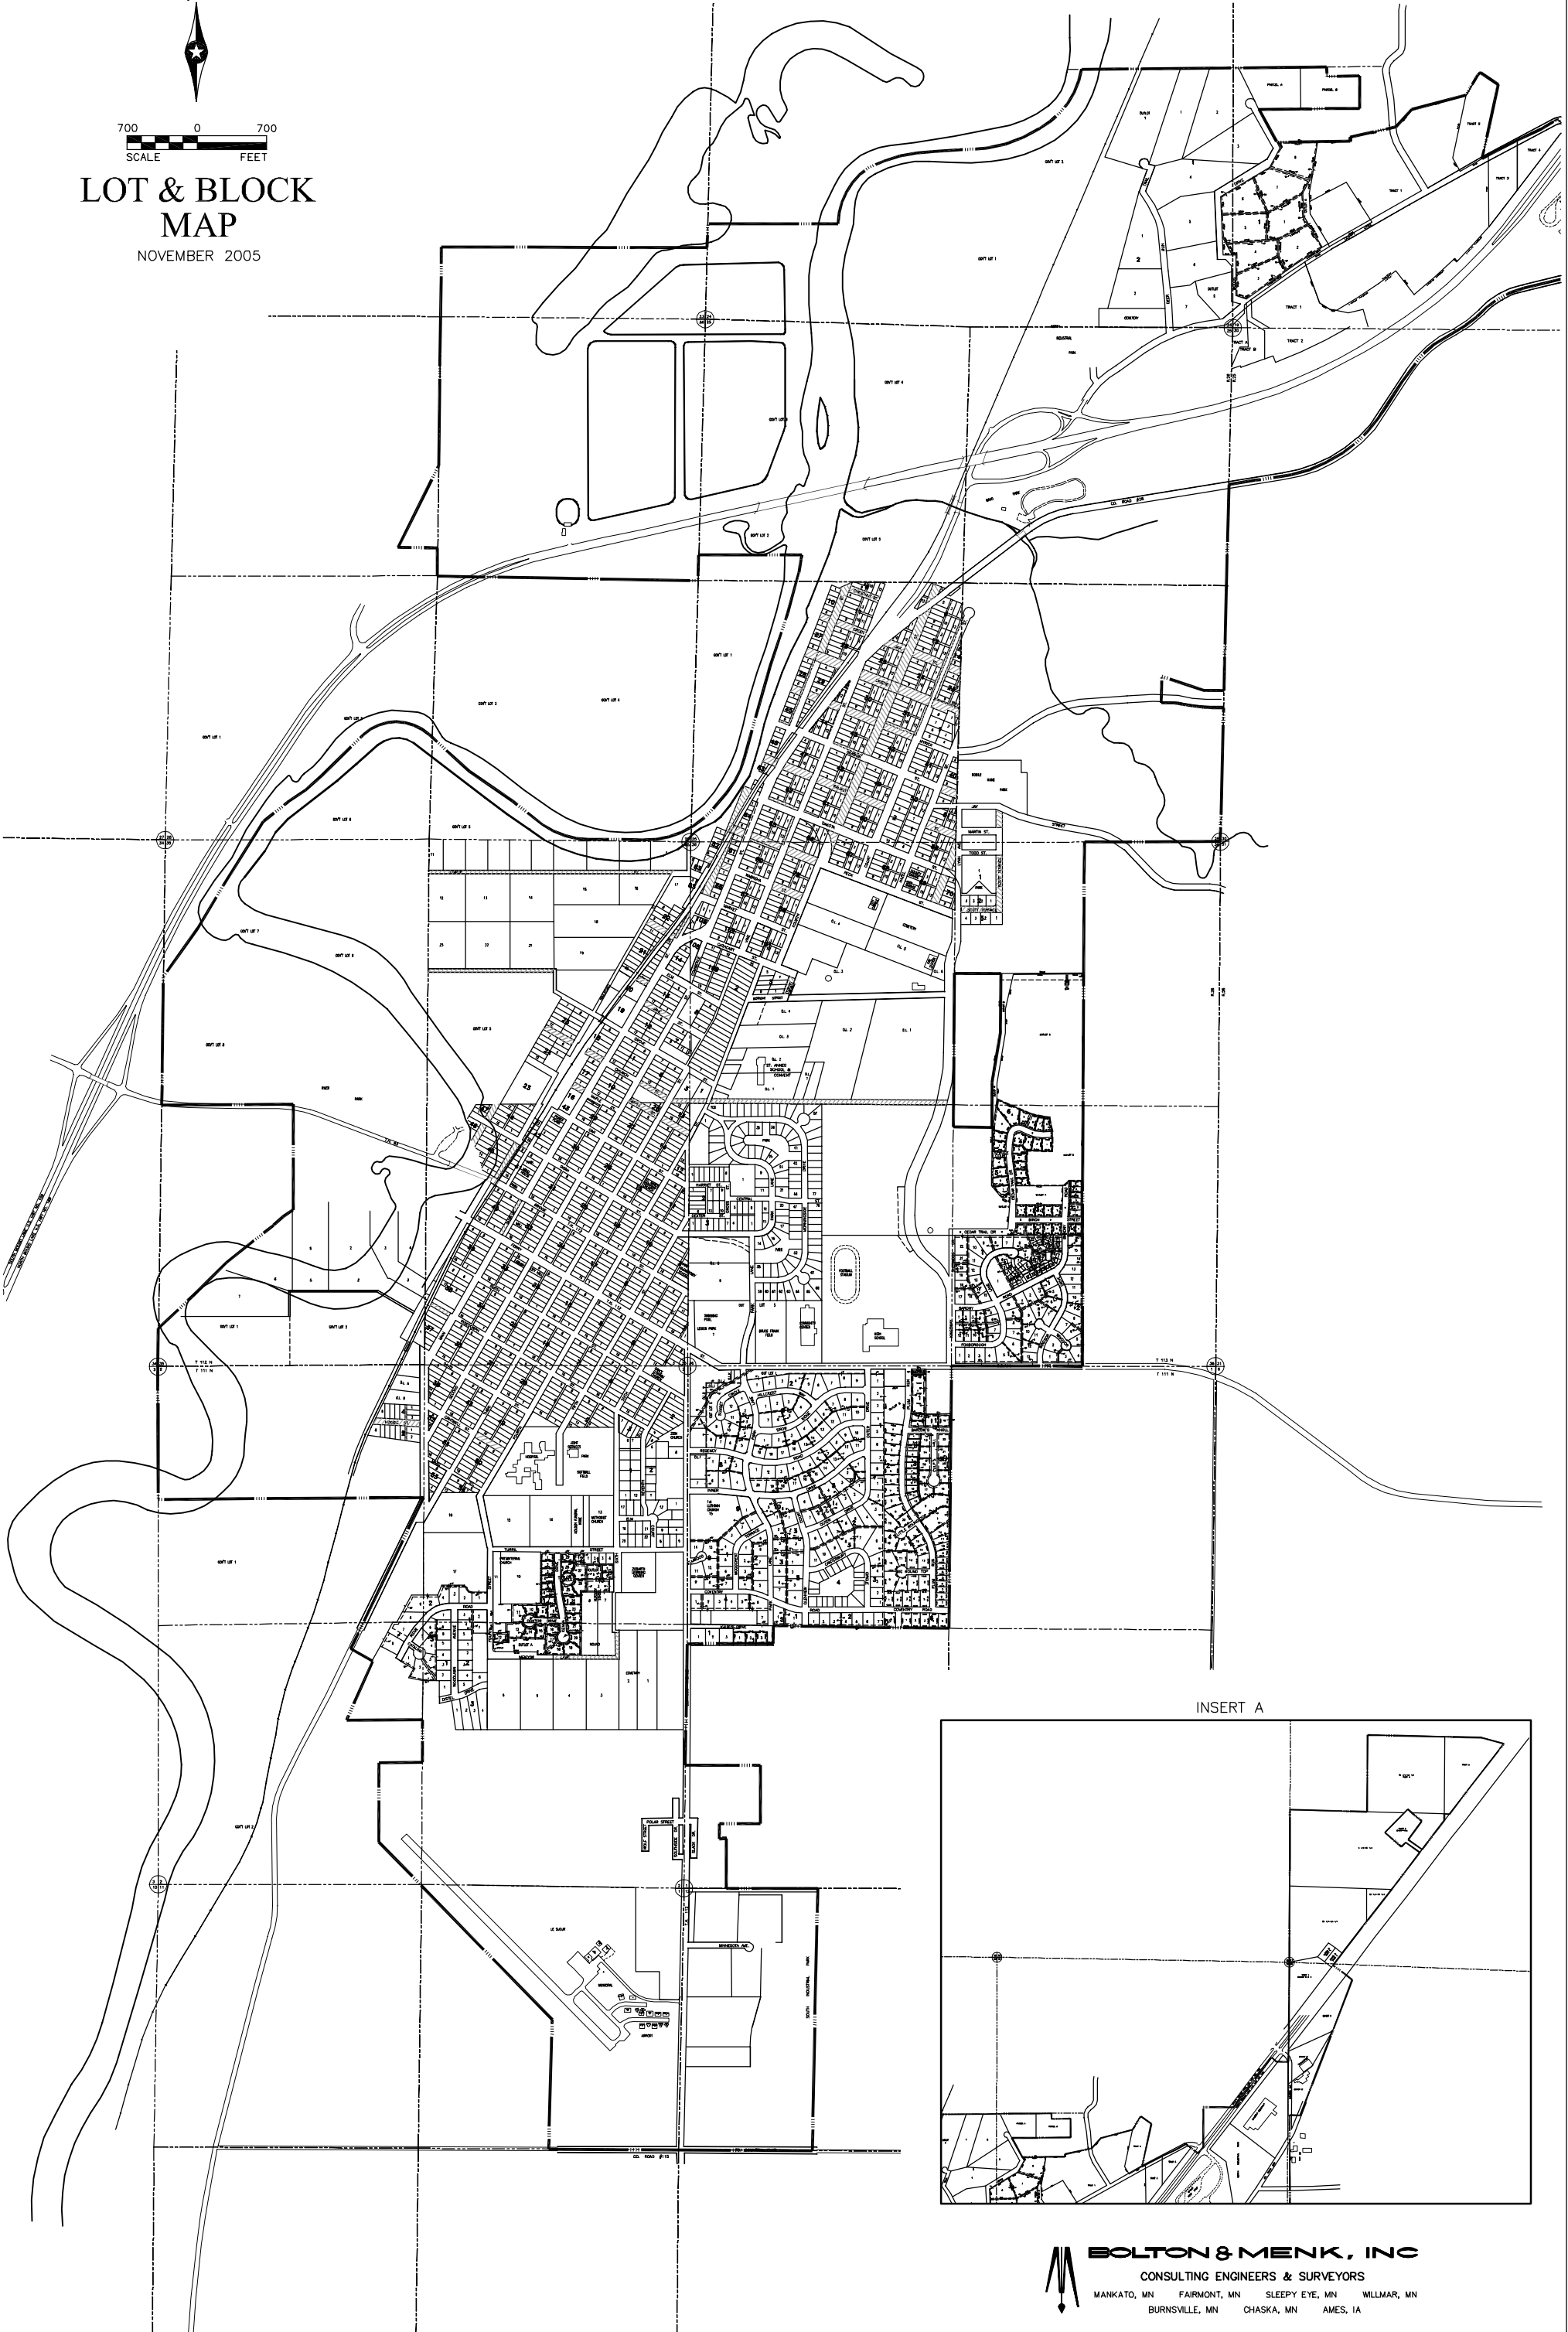

CITY OF LE SUEUR

LE SUEUR COUNTY, MINNESOTA

700 0 700
SCALE FEET

LOT & BLOCK MAP

NOVEMBER 2005

INSERT A

BOLTON & MENK, INC

CONSULTING ENGINEERS & SURVEYORS

MANKATO, MN FAIRMONT, MN SLEEPY EYE, MN WILLMAR, MN
BURNSVILLE, MN CHASKA, MN AMES, IA